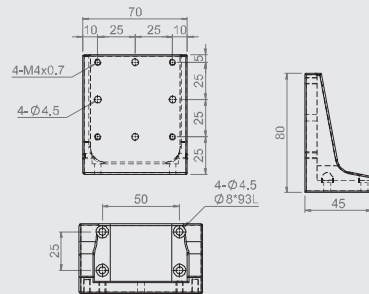

AZB40-1

AZB40-2

AZB60-1

AZB80-1

AZB80-2

AZB100-1

AZB120-1

Specification

Unit: mm

Model no.		Transmission Direction					Weight
Aluminum+Black anodized	S50C+Nickel plating	CZ	SZ	SRZ	SR	S	kg
AZB40-1	AZB40-1-N	●				●	0.08
AZB40-2	AZB40-2-N		●		●		0.07
AZB60-1	AZB60-1-N	●	●	●		●	0.19
AZB80-1	AZB80-1-N	●	●	●			0.29
AZB80-2	AZB80-2-N				●	●	0.41
AZB100-1	AZB100-1-N	●	●	●	●	●	1.04
AZB120-1	AZB120-1-N	●	●	●	●	●	1.80