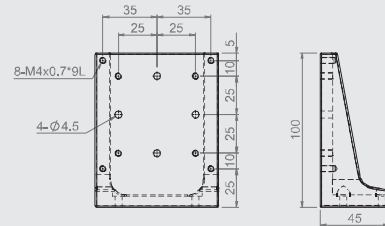

AZB40-1

AZB40-2

AZB60-1

AZB80-1

AZB80-2

AZB100-1

AZB120-1

Specification

Unit: mm

Model no.		Transmission Direction					Weight
Aluminum+Black anodized	S50C+Nickel plating	CZ	SZ	SRZ	SR	S	kg
AZB40-1	AZB40-1-N	●				●	0.08
AZB40-2	AZB40-2-N		●		●		0.07
AZB60-1	AZB60-1-N	●	●	●		●	0.19
AZB80-1	AZB80-1-N	●	●	●			0.29
AZB80-2	AZB80-2-N				●	●	0.41
AZB100-1	AZB100-1-N	●	●	●	●	●	1.04
AZB120-1	AZB120-1-N	●	●	●	●	●	1.80