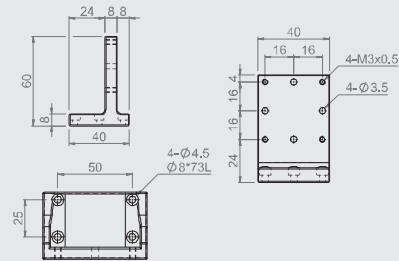

AZB40-1

AZB40-2

AZB60-1

AZB80-1

AZB80-2

AZB100-1

AZB120-1

Specification

Unit: mm

Model no.		Transmission Direction					Weight
Aluminum+Black anodized	S50C+Nickel plating	CZ	SZ	SRZ	SR	S	kg
AZB40-1	AZB40-1-N	●				●	0.08
AZB40-2	AZB40-2-N		●		●		0.07
AZB60-1	AZB60-1-N	●	●	●		●	0.19
AZB80-1	AZB80-1-N	●	●	●			0.29
AZB80-2	AZB80-2-N				●	●	0.41
AZB100-1	AZB100-1-N	●	●	●	●	●	1.04
AZB120-1	AZB120-1-N	●	●	●	●	●	1.80