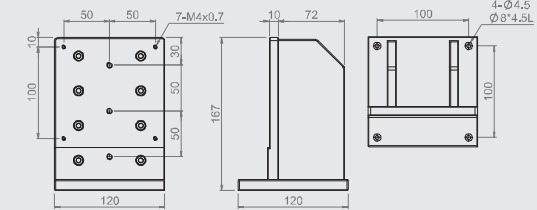

AZB120-1

Specification

Unit: mm

Model no.		Transmission Direction					Weight
Aluminum+Black anodized	S50C+Nickel plating	CZ	SZ	SRZ	SR	S	kg
AZB40-1	AZB40-1-N	●				●	0.08
AZB40-2	AZB40-2-N		●		●		0.07
AZB60-1	AZB60-1-N	●	●	●		●	0.19
AZB80-1	AZB80-1-N	●	●	●			0.29
AZB80-2	AZB80-2-N				●	●	0.41
AZB100-1	AZB100-1-N	●	●	●	●	●	1.04
AZB120-1	AZB120-1-N	●	●	●	●	●	1.80