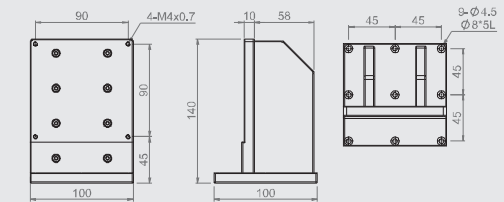

AZB40-1

AZB40-2

AZB60-1

AZB80-1

AZB80-2

AZB100-1

AZB120-1

Specification

Unit: mm

Model no.		Transmission Direction					Weight
Aluminum+Black anodized	S50C+Nickel plating	CZ	SZ	SRZ	SR	S	kg
AZB40-1	AZB40-1-N	●				●	0.08
AZB40-2	AZB40-2-N		●		●		0.07
AZB60-1	AZB60-1-N	●	●	●		●	0.19
AZB80-1	AZB80-1-N	●	●	●			0.29
AZB80-2	AZB80-2-N				●	●	0.41
AZB100-1	AZB100-1-N	●	●	●	●	●	1.04
AZB120-1	AZB120-1-N	●	●	●	●	●	1.80