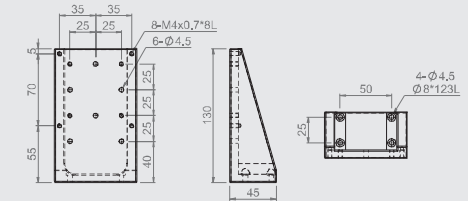

AZB40-1

AZB40-2

AZB60-1

AZB80-1

AZB80-2

AZB100-1

AZB120-1

Specification

Unit: mm

Model no.		Transmission Direction					Weight
Aluminum+Black anodized	S50C+Nickel plating	CZ	SZ	SRZ	SR	S	kg
AZB40-1	AZB40-1-N	●				●	0.08
AZB40-2	AZB40-2-N		●		●		0.07
AZB60-1	AZB60-1-N	●	●	●		●	0.19
AZB80-1	AZB80-1-N	●	●	●			0.29
AZB80-2	AZB80-2-N				●	●	0.41
AZB100-1	AZB100-1-N	●	●	●	●	●	1.04
AZB120-1	AZB120-1-N	●	●	●	●	●	1.80