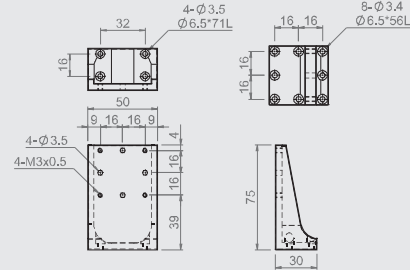

AZB40-1

AZB40-2

AZB60-1

AZB80-1

AZB80-2

AZB100-1

AZB120-1

Specification

Unit: mm

Model no.		Transmission Direction					Weight
Aluminum+Black anodized	S50C+Nickel plating	CZ	SZ	SRZ	SR	S	kg
AZB40-1	AZB40-1-N	●				●	0.08
AZB40-2	AZB40-2-N		●		●		0.07
AZB60-1	AZB60-1-N	●	●	●		●	0.19
AZB80-1	AZB80-1-N	●	●	●			0.29
AZB80-2	AZB80-2-N				●	●	0.41
AZB100-1	AZB100-1-N	●	●	●	●	●	1.04
AZB120-1	AZB120-1-N	●	●	●	●	●	1.80